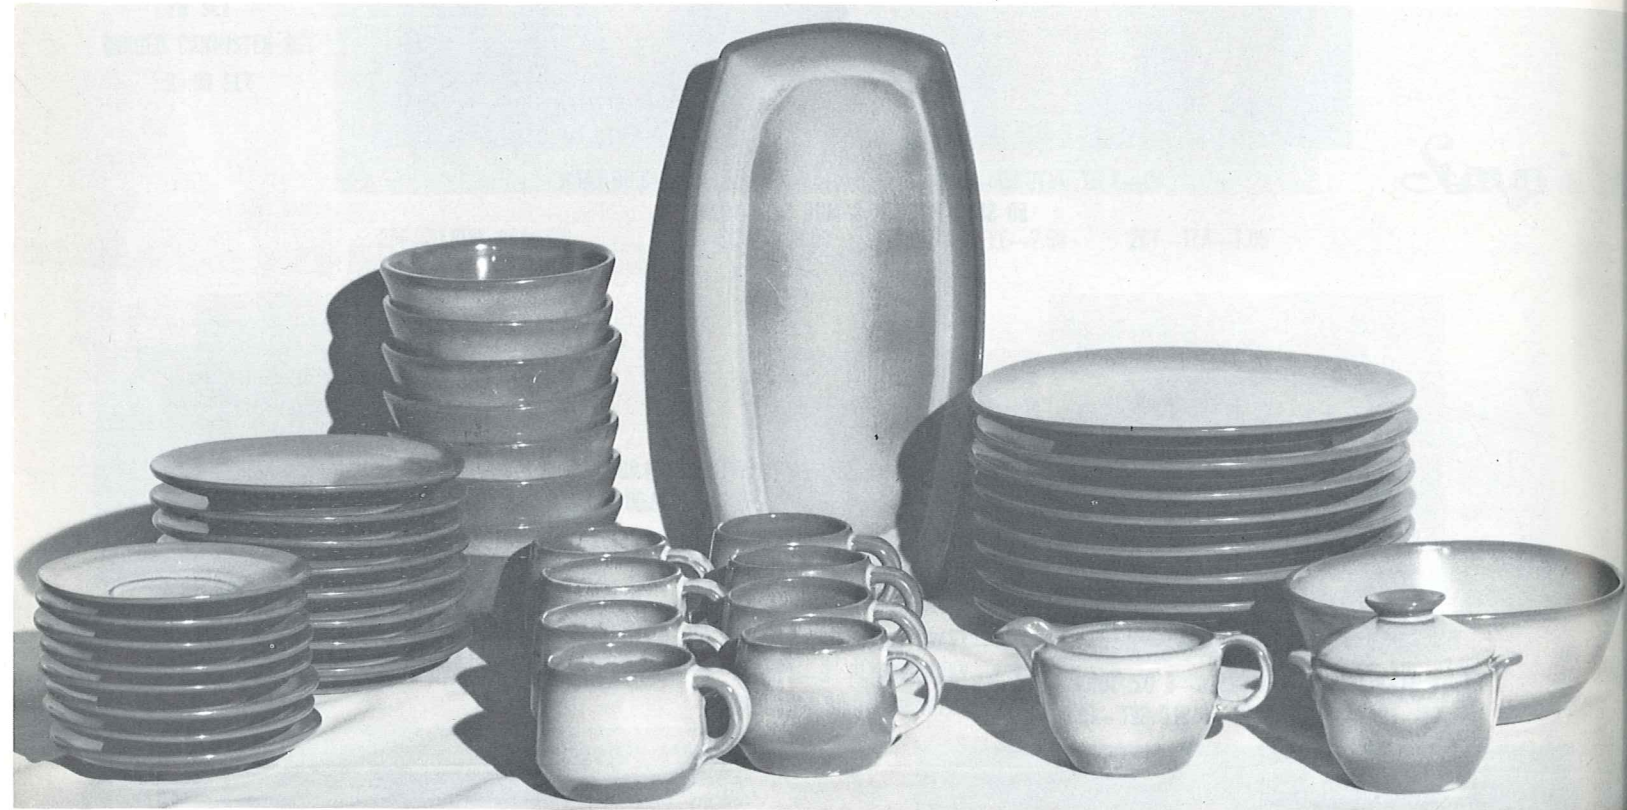

Westwind

PATTERN

AVAILABLE IN: Robin Egg Blue, Prairie Green, Autumn Yellow and White Sand: Black & White; Flame & White.

6LS—45 PC. SERVICE SET, BOXED—\$89.50

(Open Stock Price — \$106.00)

FLAME & WHITE SET—\$109.50

(Open Stock Price — \$128.00)

- | | |
|-------------------|-------------------|
| *8 — Cups | 1 — 13" Platter |
| 8 — Saucers | *1 — Creamer |
| *8 — 14 Oz. Bowls | *1 — Sugar |
| 8 — 7" Plates | *1 — Sugar Lid |
| 8 — 10" Plates | *1 — Serving Bowl |

6TS—20 PC. STARTER SET, BOXED—\$39.50

(Open Stock Price — \$46.00)

FLAME & WHITE SET—\$49.00

(Open Stock Price — \$55.00)

- | |
|------------------------------|
| *4 — Cups |
| 4 — Saucers |
| 4 — 7" B & B Plates |
| 4 — 10" Plates |
| *4 — 14 oz. Chili-Soup Bowls |

Set your table with these lovely color combinations: Black and White or Flame and White. They create new exciting table decor without being repetitious. The standard sets come with cup, bowl, sugar and creamer, serving bowl in black or flame (as depicted with asterisk*) and dinner plate, salad plate, saucer, platter in white. Use your own creative imagination when ordering other accessory pieces. Truly a new concept in eating fun. "Westwind", with its basic simple lines, permits freedom in expression of personality which is so important in smart contemporary homes. You'll LOVE "Westwind" — and, of course, it is all ovenproof and dish-washer proof.